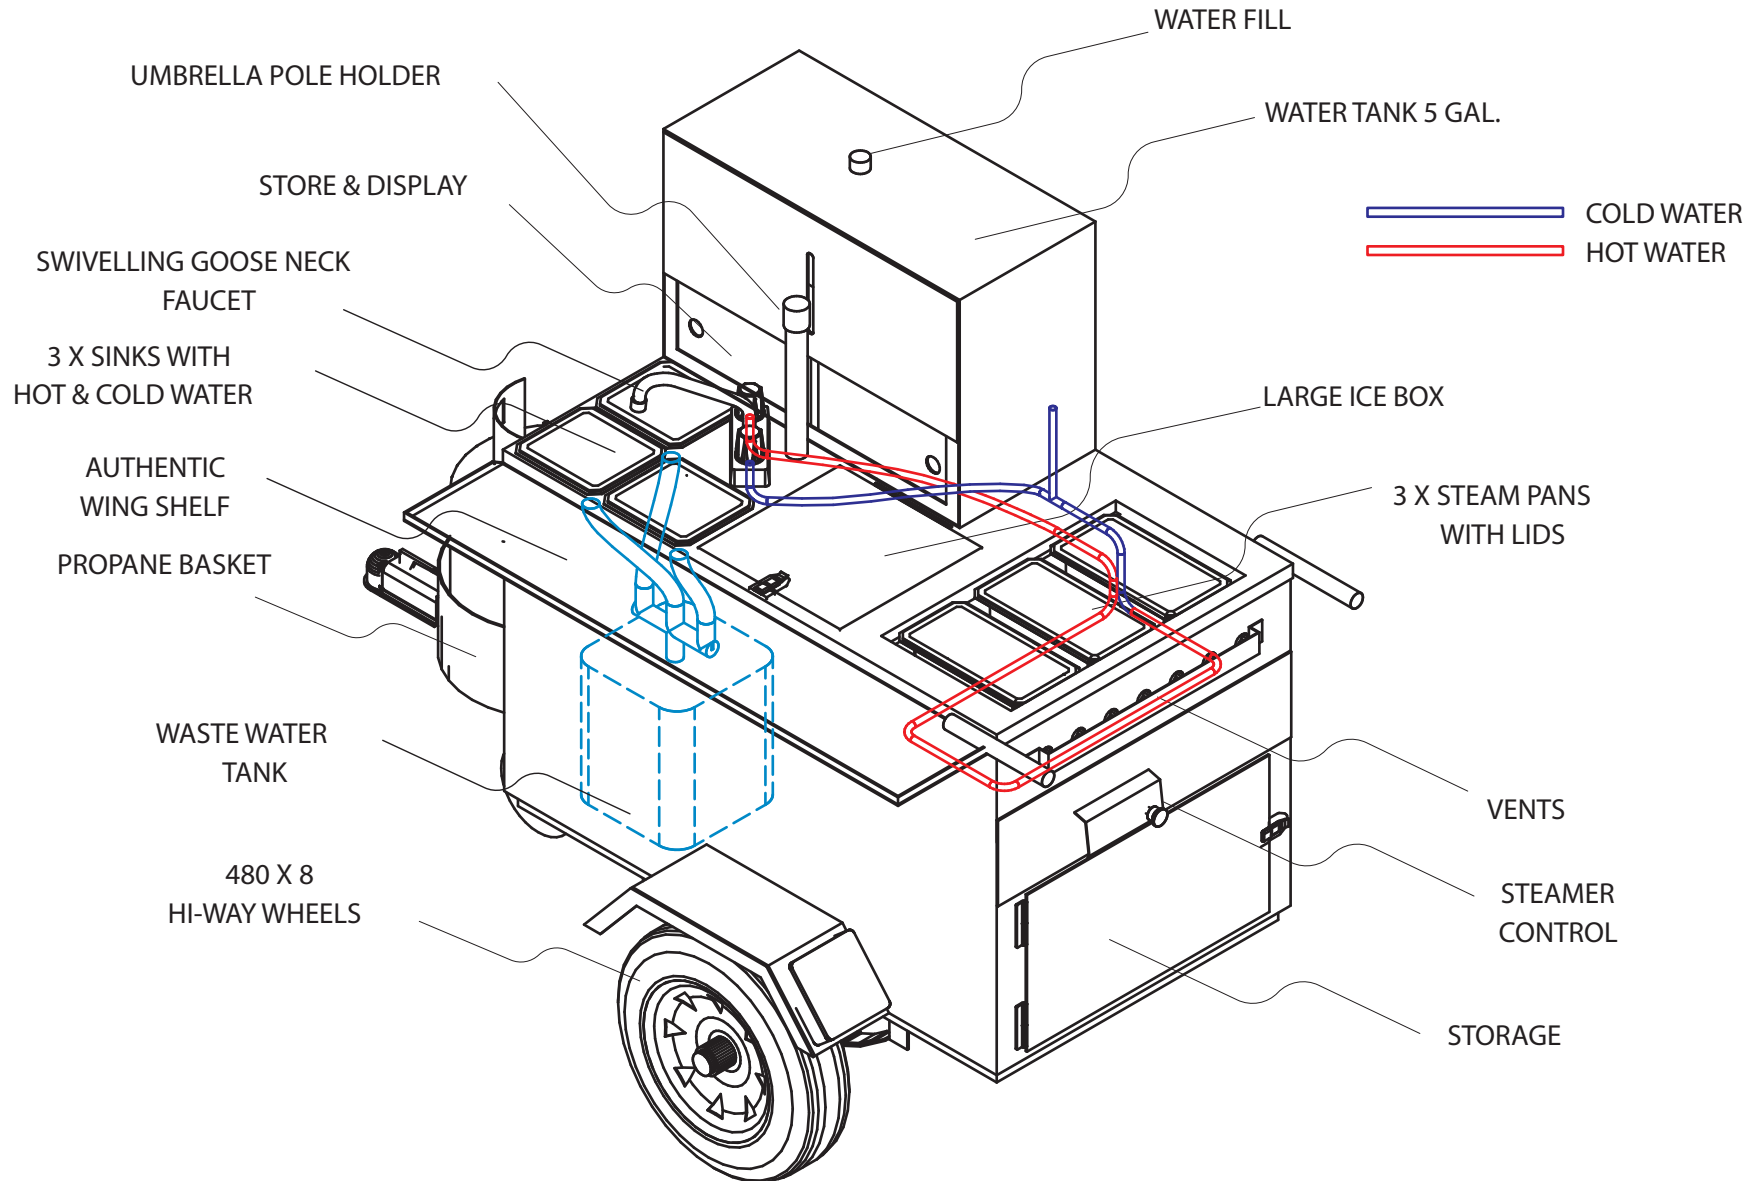

HOT DOG CARTS.COM - THE GEMINI

1-877-416-8154 INDIANA 1-877-369-5436 FLORIDA

3D VIEW

STAINLESS STEEL CONSTRUCTION, LAST FOREVER
(NO CHEAP, POOR LASTING, ALUMINIUM)